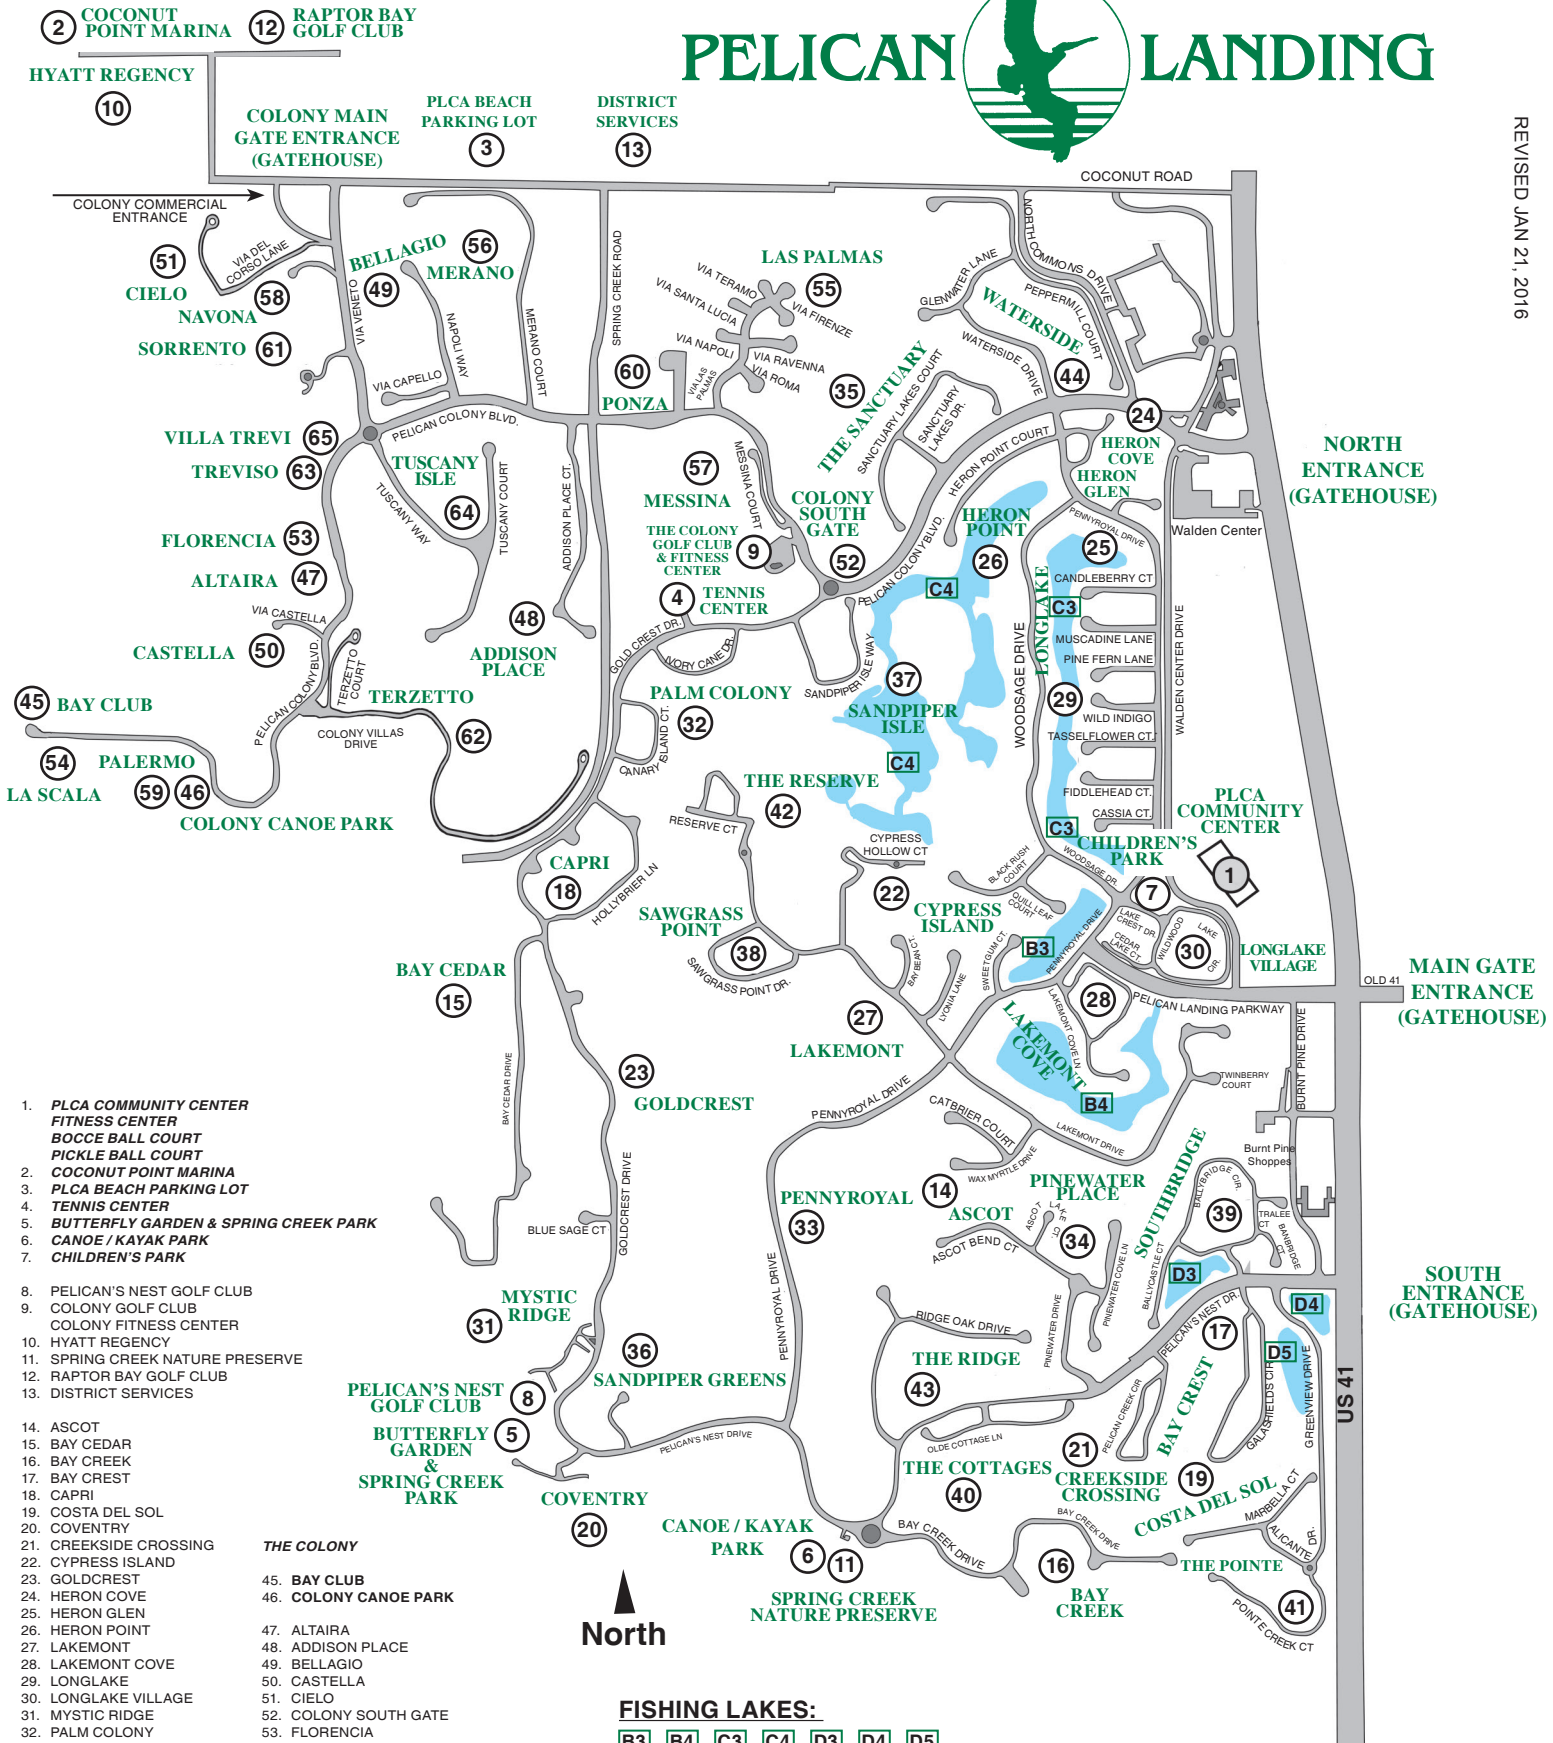

# PELICAN LANDING

REVISED JAN 21, 2016

1. PLCA COMMUNITY CENTER  
FITNESS CENTER  
BOCCE BALL COURT  
PICKLE BALL COURT
2. COCONUT POINT MARINA  
PLCA BEACH PARKING LOT
4. TENNIS CENTER
5. BUTTERFLY GARDEN & SPRING CREEK PARK
6. CANOE / KAYAK PARK
7. CHILDREN'S PARK
8. PELICAN'S NEST GOLF CLUB
9. COLONY GOLF CLUB  
COLONY FITNESS CENTER
10. HYATT REGENCY
11. SPRING CREEK NATURE PRESERVE
12. RAPTOR BAY GOLF CLUB
13. DISTRICT SERVICES

14. ASCOT
15. BAY CEDAR
16. BAY CREEK
17. BAY CREST
18. CAPRI
19. COSTA DEL SOL
20. COVENTRY
21. CREEKSIDE CROSSING
22. CYPRESS ISLAND
23. GOLDCREST
24. HERON COVE
25. HERON GLEN
26. HERON POINT
27. LAKEMONT
28. LAKEMONT COVE
29. LONGLAKE
30. LONGLAKE VILLAGE
31. MYSTIC RIDGE
32. PALM COLONY
33. PENNYROYAL
34. PINEWATER PLACE
35. SANCTUARY
36. SANDPIPER GREENS
37. SANDPIPER ISLE
38. SAWGRASS POINT
39. SOUTHBRIDGE
40. THE COTTAGES
41. THE POINTE
42. THE RESERVE
43. THE RIDGE
44. WATERSIDE

**THE COLONY**

45. BAY CLUB
46. COLONY CANOE PARK
47. ALTAIRA
48. ADDISON PLACE
49. BELLAGIO
50. CASTELLA
51. CIELO
52. COLONY SOUTH GATE
53. FLORENCIA
54. LA SCALA
55. LAS PALMAS
56. MERANO
57. MESSINA
58. NAVONA
59. PALERMO
60. PONZA
61. SORRENTO
62. TERZETTO
63. TREVISO
64. TUSCANY ISLE
65. VILLA TREVI

**FISHING LAKES:**

- B3 B4 C3 C4 D3 D4 D5**

Pelican Landing Community Association, Inc.

24501 Walden Center Drive  
Bonita Springs, FL 34134

Phone: (239) 947-5977 - Fax: (239) 947-3606  
www.PelicanLanding.org